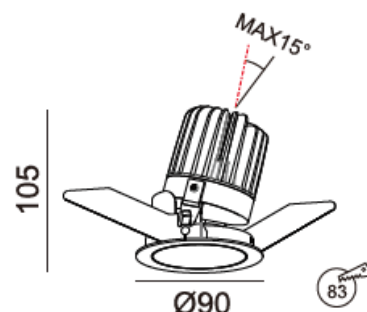

Downlight Inb. Reflector COB 15W 4000K Wit

Kenmerken:

1. Reflector in zilver of zwart beschikbaar
2. Voorzien van GST 18 male connector
3. Dimbaar: (0-10V/Triac/ Dali optie)
4. Driver opties: Tridonic, Actec of Philips
5. CE, RoHS en EMC gecertificeerd
6. 5 jaar garantie

Artikelnummer	DL-IRF1540WG83
Material	Wit staal met coating
Power	15W
LED QTY	Cree COB
Input Voltage	AC100-277V
Power Factor	

Luminous flux	876lm
Color temperature	4000K
CRI	>80
Beam Angle	30
IP degree	20
Base	

Average life	>50.000u
Net Weight	
Product size	105*90mm Zm: 83mm
Packing size	415*435*510mm 24 stuks